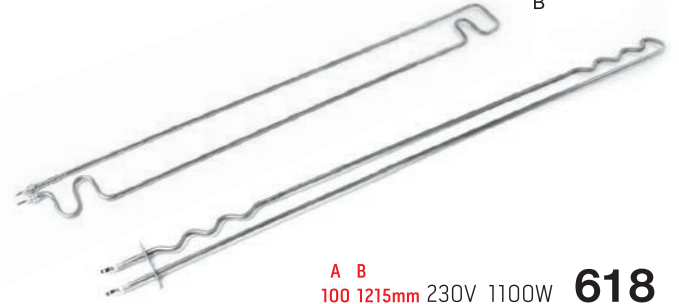

PİZZA FIRIN ISITICI

A B
100 1215mm 230V 1100W 618