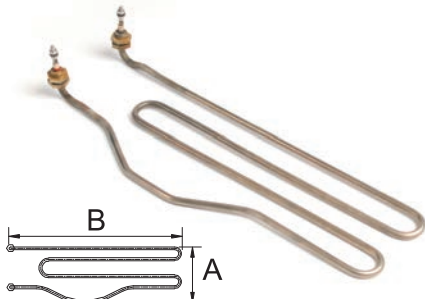

B.Y.M. TANK ISITICI

A B
100 375
Ø 6.5 mm Cr-Ni 220 V 2700 W

612

WATER HEATERS